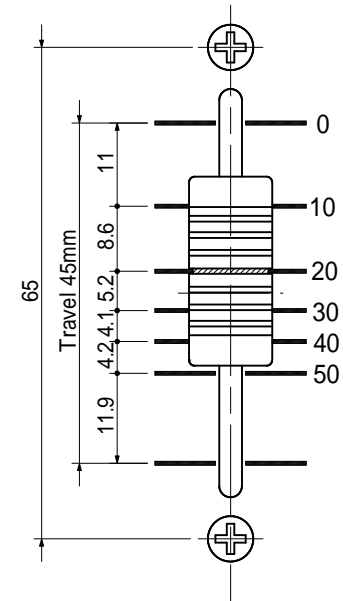

104mm  
Audio taper

100mm  
Audio taper

100mm  
AP taper

60mm  
Audio taper

45mm  
Audio taper