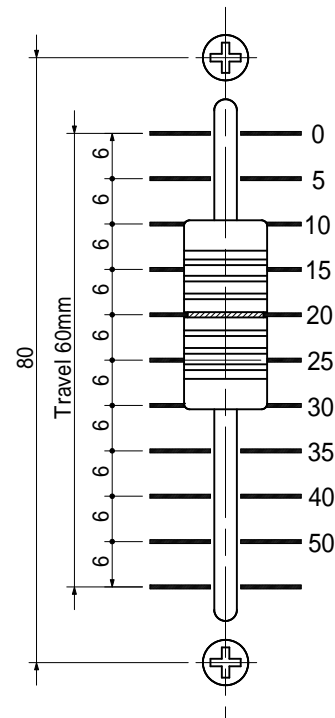

104mm  
Audio taper

100mm  
Audio taper

100mm  
AP taper

60mm  
Audio taper

45mm  
Audio taper