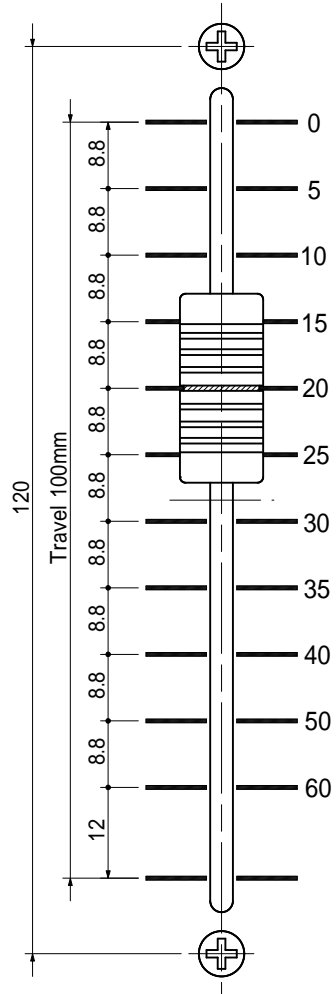

104mm  
Audio taper

100mm  
Audio taper

100mm  
AP taper

60mm  
Audio taper

45mm  
Audio taper