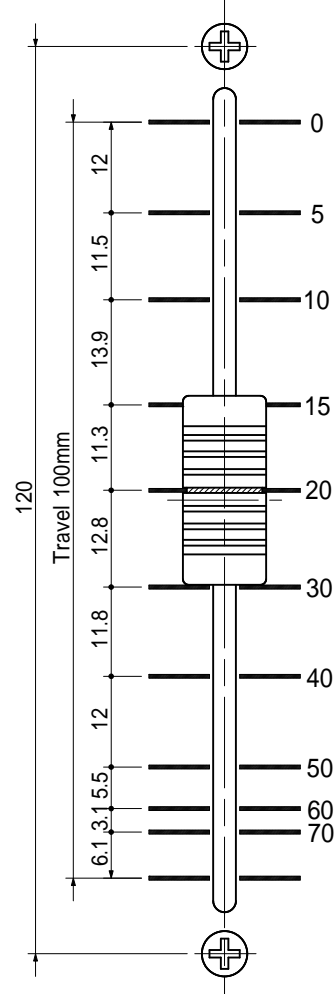

104mm  
Audio taper

100mm  
Audio taper

100mm  
AP taper

60mm  
Audio taper

45mm  
Audio taper